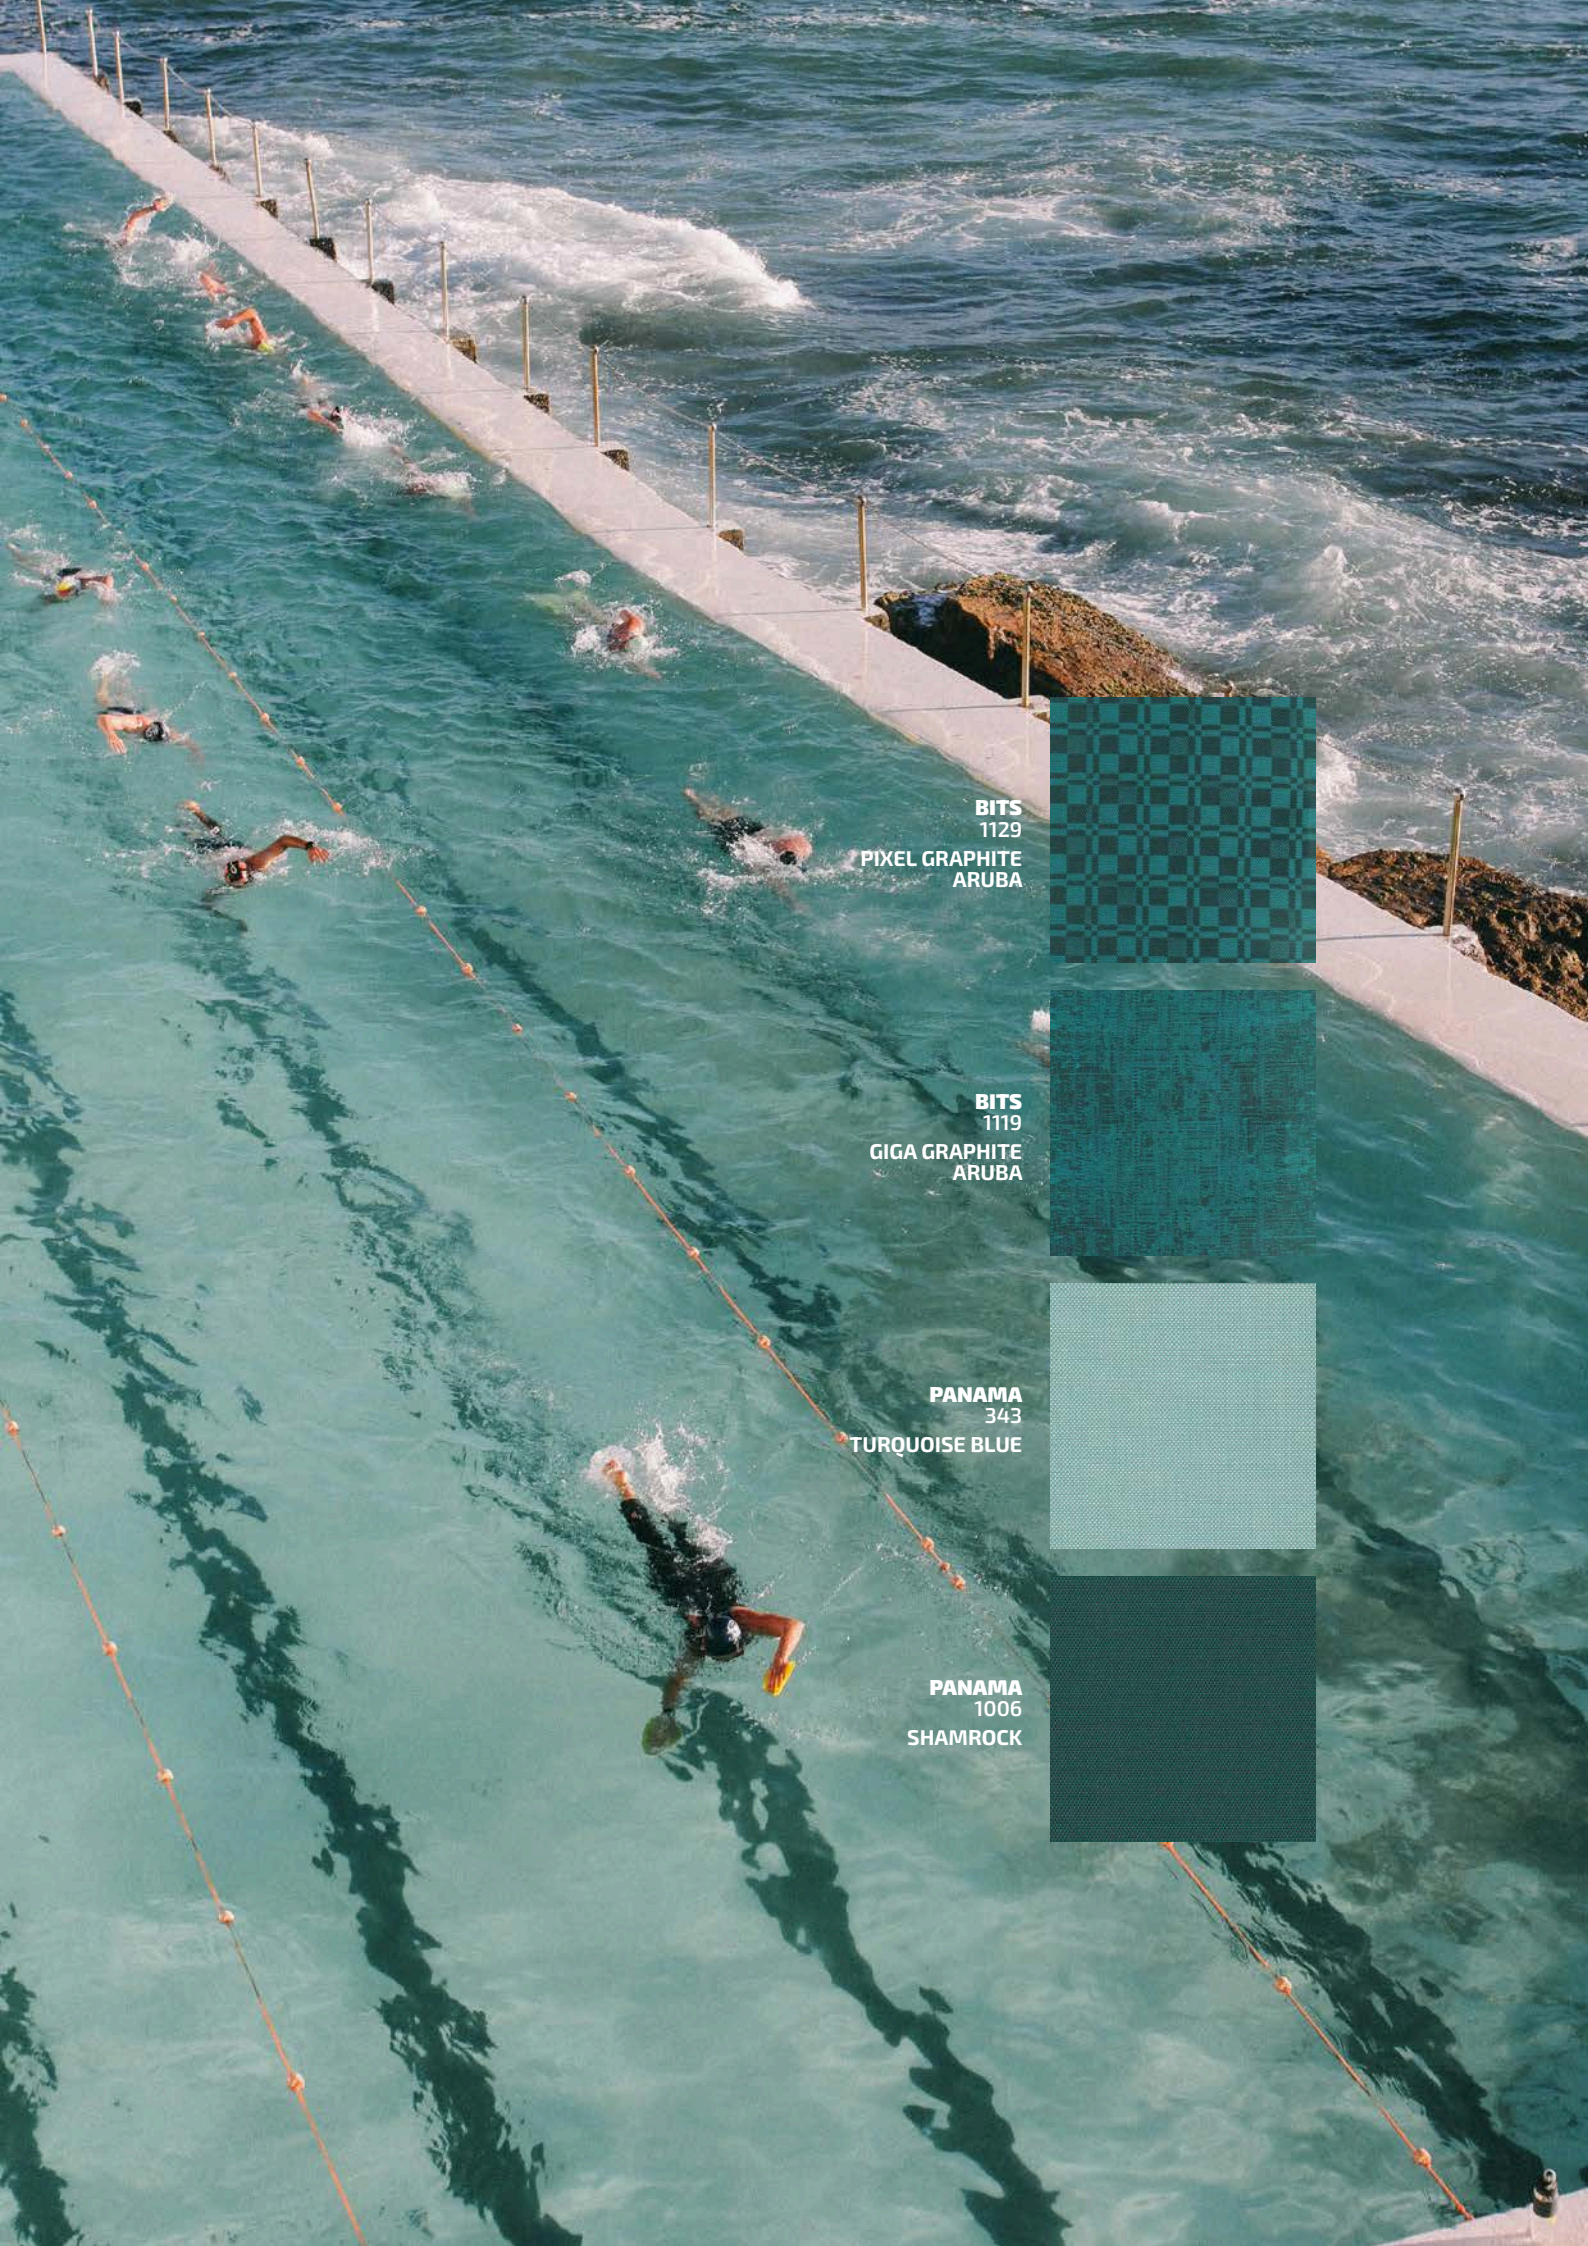

BITS
1114
BITMAP GRAPHITE
YELLOW

BITS
1113
BITMAP GRAPHITE
GREEN

BITS
1123
SCROLL GRAPHITE
GREEN

BITS
1124
SCROLL GRAPHITE
YELLOW